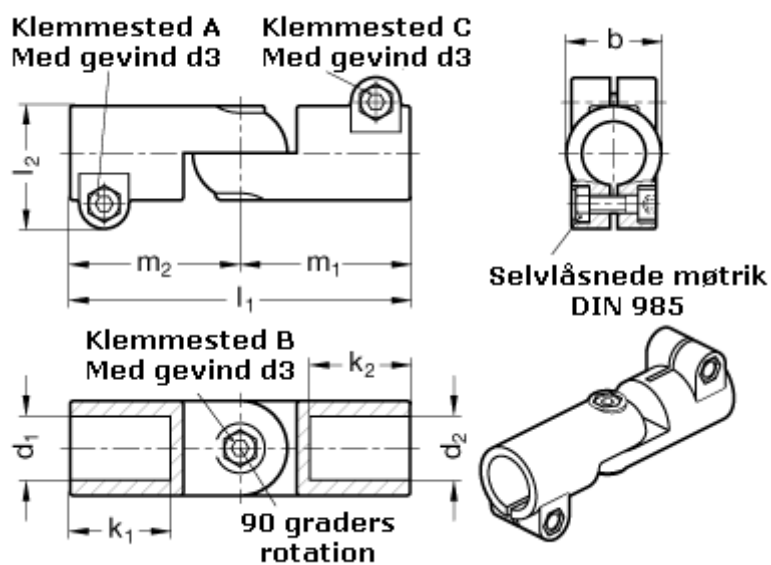

Article number: 20286B50B45S2BL

Description: E+G Swivel clamp connector joint
GN286-B50-B45-S-2-BL

Measures

$b = 65$	$m_1 = 115$
$d_1 = B50$	$m_2 = 115$
$d_2 = B45$	
$d_3 = M10$	
$k_1 = 74.0$	
$k_2 = 74.0$	
$l_1 = 230$	
$l_2 = 77.5$	